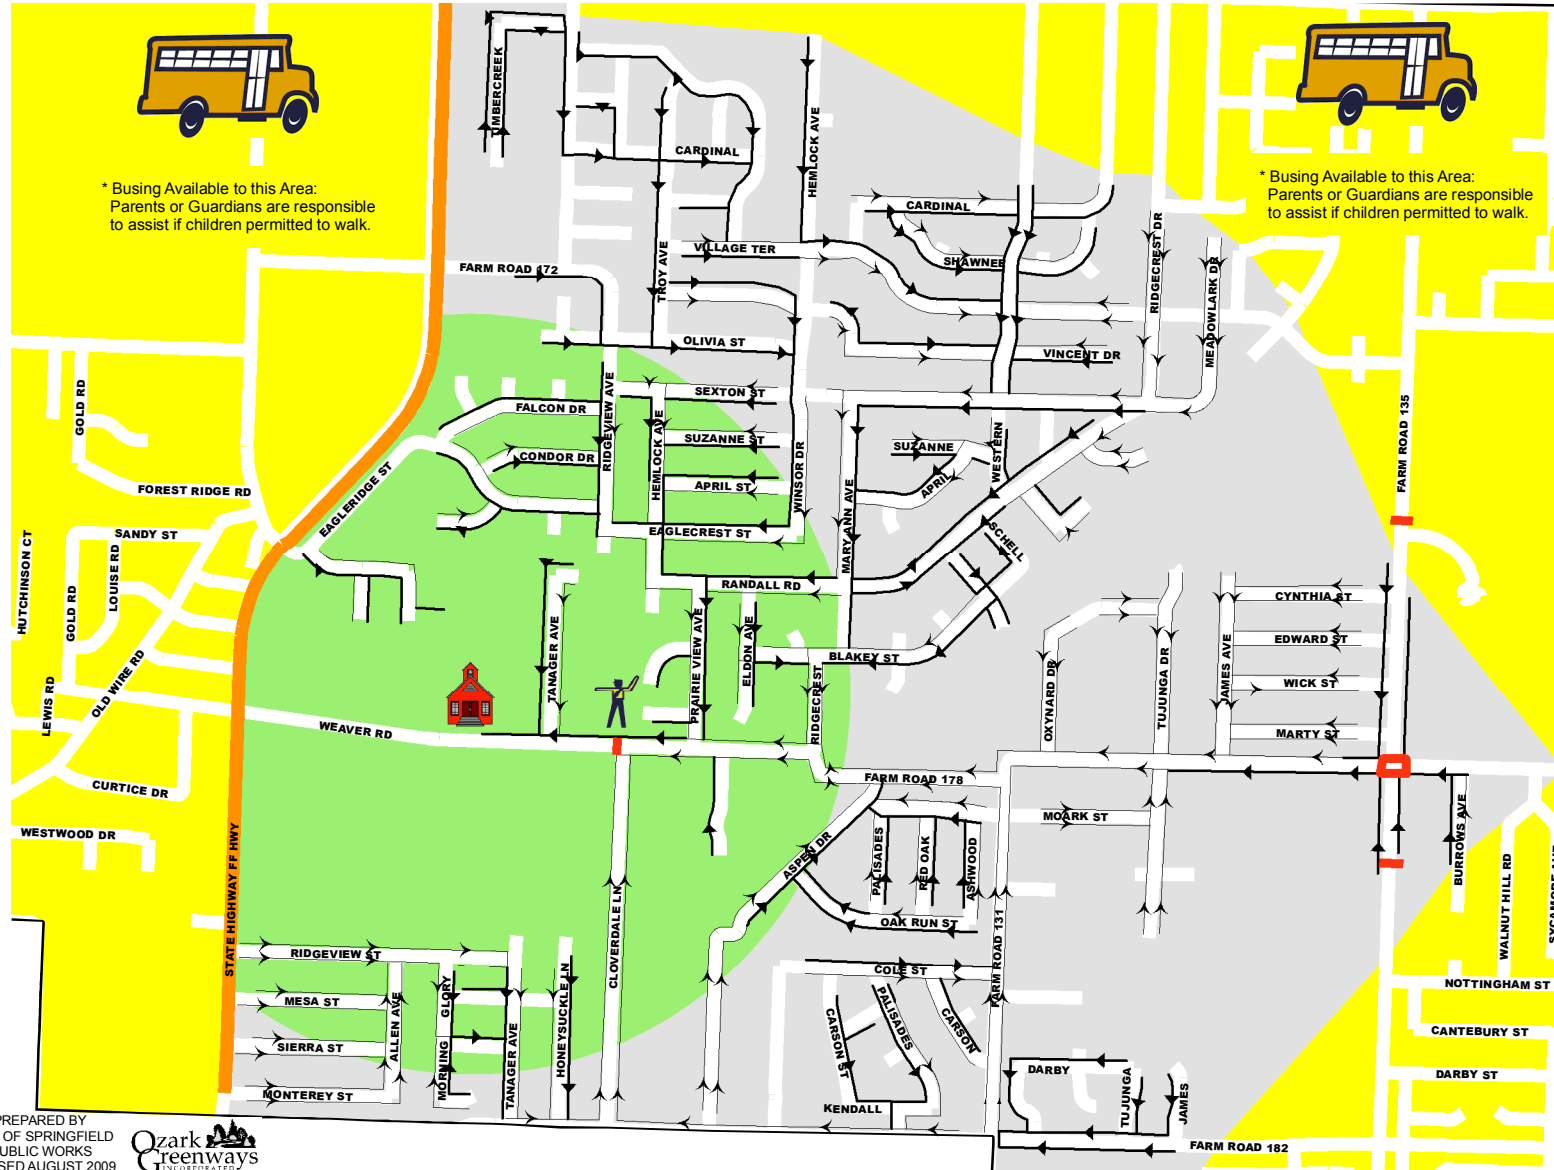

WILSON'S CREEK ELEMENTARY (GRADES 5-6)

WALKING ROUTE *

SCHOOL YEAR 2009-2010

Legend

-  CROSSING GUARD
-  1/2 MILE RADIUS
-  SCHOOL CROSSWALK
-  SCHOOL BOUNDARY
-  WALKING ROUTE W/SIDEWALK
-  WALKING ROUTE NO SIDEWALK
-  BARRIER STREET
-  SIGNAL

School Times

Start 8:45 am
Dismissal 3:30 pm

* Busing Available to this Area:
Parents or Guardians are responsible
to assist if children permitted to walk.

* Busing Available to this Area:
Parents or Guardians are responsible
to assist if children permitted to walk.

Crossing Guard

Weaver Rd & Cloverdale Ave
Morning 8:05-8:50 am
Afternoon 3:25-4:05 pm